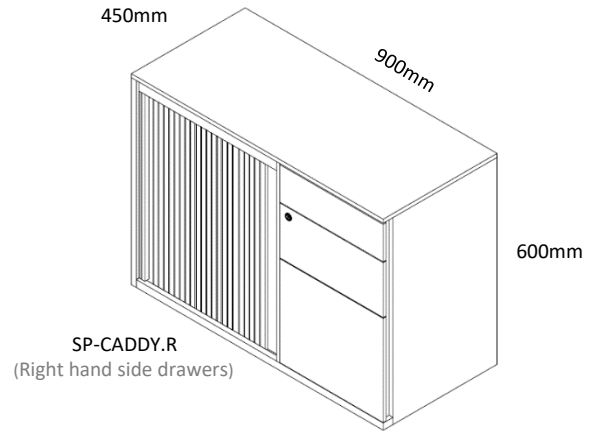

SP Caddy

Design:2022

A - Subtle premium powder coat finish

B - Full extension ball bearing sliders, each with maximum 35KG loading capacity

C - Interchangeable key lock and barrel system

D - Tambour door system with Aluminum slammer rails and magnetic strip

E - Environmentally friendly with 30% recycled raw material

< W >
(Pearl white)

< B >
(Satin black)

Premium power coat finish available stockexpress.® | For indent finish please check stock level

Pencil drawer