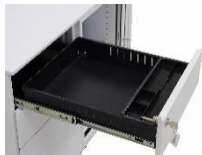

SP Caddy

Design:2022

A - Subtle premium powder coat finish

B - Full extension ball bearing sliders, each with maximum 35KG loading capacity

C - Interchangeable key lock and barrel system

D - Tambour door system with Aluminum slammer rails and magnetic strip

E - Environmentally friendly with 30% recycled raw material

< W >
(Pearl white)

< B >
(Satin black)

Premium power coat finish available stockexpress.® | For indent finish please check stock level

Pencil drawer

Full Drawer

Tambour Lock

Interchangeable lock barrels and master key

Options:

Specified Powder coat to full unit | Specified Powder coat to drawer front and/or top panel only | Cushion top in local fabric