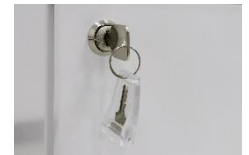

SP Caddy

Design:2022

A - Subtle premium powder coat finish

B - Full extension ball bearing sliders, each with maximum 35KG loading capacity

C - Interchangeable key lock and barrel system

D - Tambour door system with Aluminum slammer rails and magnetic strip

E - Environmentally friendly with 30% recycled raw material

< W >
(Pearl white)

< B >
(Satin black)

Premium power coat finish available stockexpress.® | For indent finish please check stock level

Pencil drawer

Full Drawer

Tambour Lock

Interchangeable lock barrels and master key

Options:

Specified Powder coat to full unit | Specified Powder coat to drawer front and/or top panel only | Cushion top in local fabric