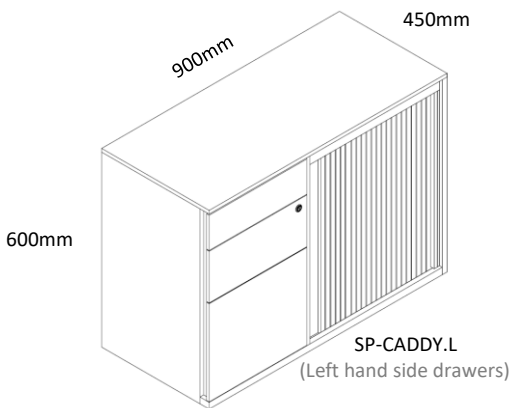

SP Caddy

Design:2022

A - Subtle premium powder coat finish

B - Full extension ball bearing sliders, each with maximum 35KG loading capacity

C - Interchangeable key lock and barrel system

D - Tambour door system with Aluminum slammer rails and magnetic strip

E - Environmentally friendly with 30% recycled raw material

< W >
(Pearl white)

< B >
(Satin black)

Premium power coat finish available stockexpress.® | For indent finish please check stock level

Pencil drawer